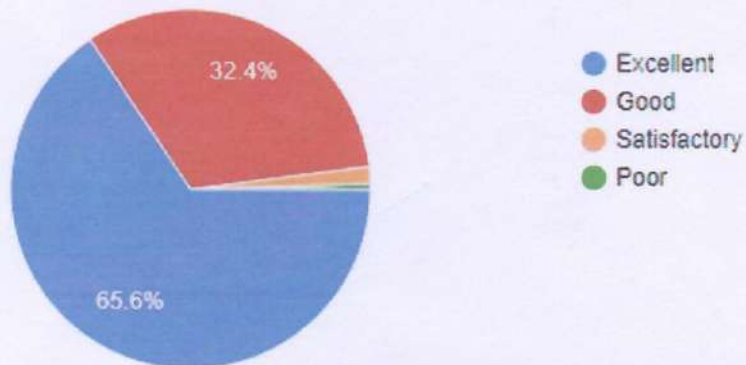

Estd: 1993

Let noble thoughts come to us from every side – Rigved
Paramhansa Ramkrishna Maunibaba Shikshan Sanstha's

ANURADHA ENGINEERING COLLEGE, CHIKHLI

Recognized by AICTE New Delhi,
Permanently Affiliated to Sant Gadge Baba Amravati University, Amravati

Students Feedback Report on Academics & Ambience of the Institution

Session: 2023-24

Date: 03/06/2024

Branch of Engineering?

584 responses

Class/ Year

584 responses

1) Teachers consistently conduct classes, providing thorough explanations on all subjects while effectively addressing the syllabus.

584 responses