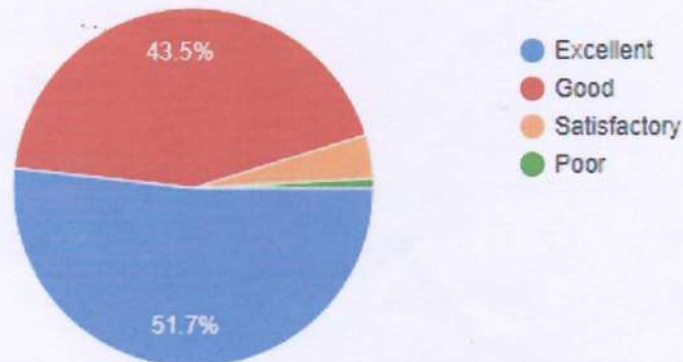

Estd: 1993

Let noble thoughts come to us from every side – *Rigved*
Paramhansa Ramkrishna Maunibaba Shikshan Sanstha's

ANURADHA ENGINEERING COLLEGE, CHIKHLI

Recognized by AICTE New Delhi,
Permanently Affiliated to Sant Gadge Baba Amravati University, Amravati

Students Feedback Report on Academics & Ambience of the Institution

Session: 2023-24

Date: 03/06/2024

2) Lab Instruments/ equipment's /computers are adequate, advanced and contemporary to meet best experience in practical learning.

584 responses

3) Internal test / assignments / are regularly conducted for continuous evaluation of students and evaluation is transparent.

584 responses