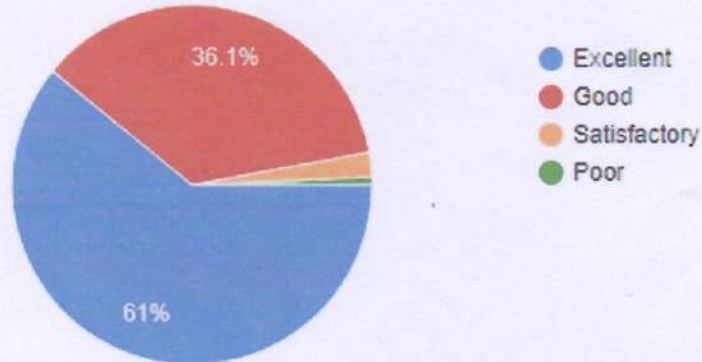

7) The classroom and laboratory ambience is conducive and pleasant.

584 responses