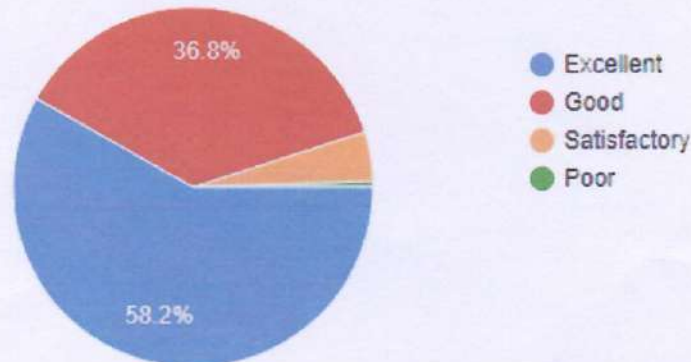

Estd: 1993

Let noble thoughts come to us from every side – *Rigved*
Paramhansa Ramkrishna Maunibaba Shikshan Sanstha's

ANURADHA ENGINEERING COLLEGE, CHIKHLI

Recognized by AICTE New Delhi,
Permanently Affiliated to Sant Gadge Baba Amravati University, Amravati

Students Feedback Report on Academics & Ambience of the Institution

Session: 2023-24

Date: 03/06/2024

5) Co and extracurricular activities conducted in institute provides good opportunities to learn professional and social ethics.

584 responses

6) Teachers mentors to their students, providing guidance, support, and motivation for both academic studies and extracurricular activities.

584 responses

7) The classroom and laboratory ambience is conducive and pleasant.

584 responses