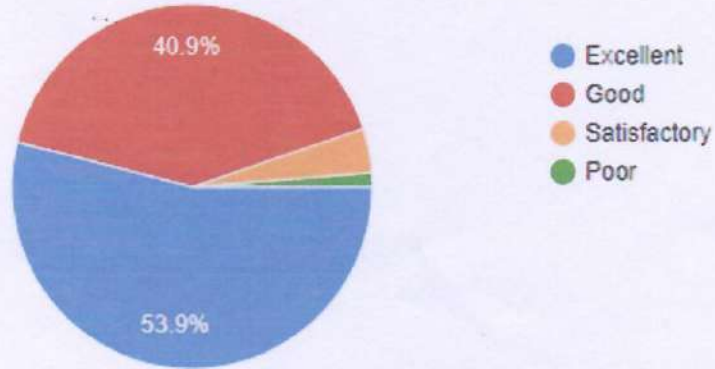

Estd: 1993

Let noble thoughts come to us from every side – *Rigved*
Paramhansa Ramkrishna Maunibaba Shikshan Sanstha's

ANURADHA ENGINEERING COLLEGE, CHIKHLI

Recognized by AICTE New Delhi,
Permanently Affiliated to Sant Gadge Baba Amravati University, Amravati

Students Feedback Report on Academics & Ambience of the Institution

Session: 2023-24

Date: 03/06/2024

5) Co and extracurricular activities conducted in institute provides good opportunities to learn professional and social ethics.

584 responses

6) Teachers mentors to their students, providing guidance, support, and motivation for both academic studies and extracurricular activities.

584 responses