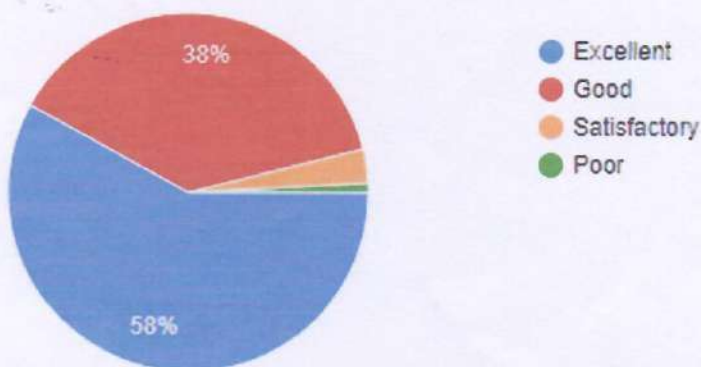

Estd: 1993

Let noble thoughts come to us from every side – Rigved
Paramhansa Ramkrishna Maunibaba Shikshan Sanstha's

ANURADHA ENGINEERING COLLEGE, CHIKHLI

Recognized by AICTE New Delhi,
Permanently Affiliated to Sant Gadge Baba Amravati University, Amravati

Students Feedback Report on Academics & Ambience of the Institution

Session: 2023-24

Date: 03/06/2024

8) Library ambience is good with sufficient collections of books, journals, databases, multimedia materials, computers, study spaces, printing and copying services.

584 responses

9) Transportation facility provided by institute is comfortable, safe and efficient with good accessibility.

584 responses