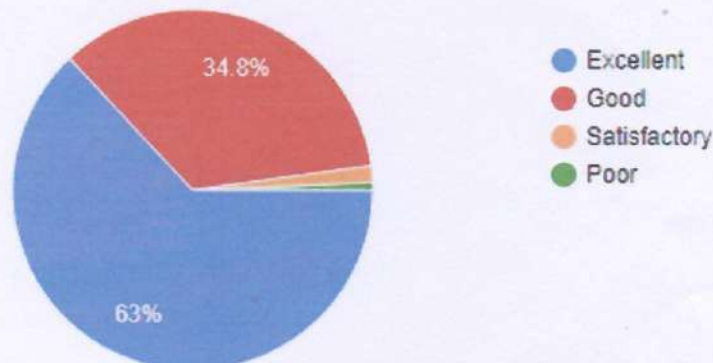

Students Feedback Report on Academics & Ambience of the Institution

Session: 2023-24

Date: 03/06/2024

2) Lab Instruments/ equipment's /computers are adequate, advanced and contemporary to meet best experience in practical learning.

584 responses

3) Internal test / assignments / are regularly conducted for continuous evaluation of students and evaluation is transparent.

584 responses

4) Seminars/ workshops/ conferences/ guest lectures are organized regularly, expertising the students up to date and relevant to present time.