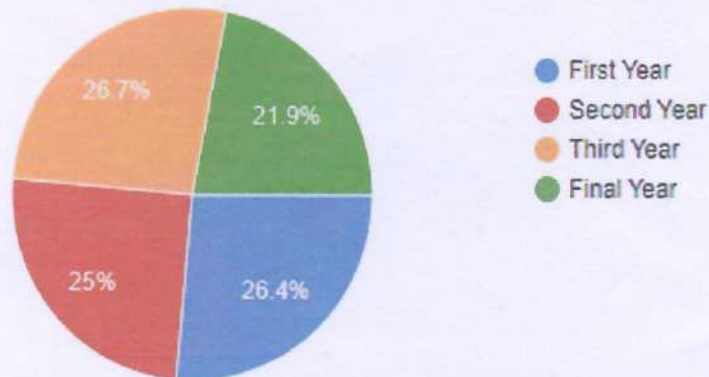

Students Feedback Report on Academics & Ambience of the Institution

Session: 2023-24

Date: 03/06/2024

Branch of Engineering?

584 responses

Class/ Year

584 responses

1) Teachers consistently conduct classes, providing thorough explanations on all subjects while effectively addressing the syllabus.